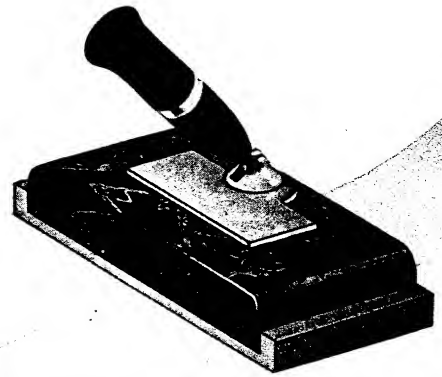

# ROOF DESK SETS

Make the most acceptable Christmas gift for students, office workers, and for dressing up the home.

Roof desk sets are an important office economy, eliminating the endless reach and dip of old-fashioned pens. The revolutionary Dry-Proof socket makes these sets the most efficient obtainable. A half turn of the pen in the socket firmly locks it, sealing out all air, but whether the pen is locked or unlocked it is, nevertheless, air-sealed while in the socket. The locking device makes it possible to store the set away at night in a desk drawer with full assurance it will write instantly when put into use the following morning. The major fault of all desk sets in the past—drying out of the pen—is eliminated.